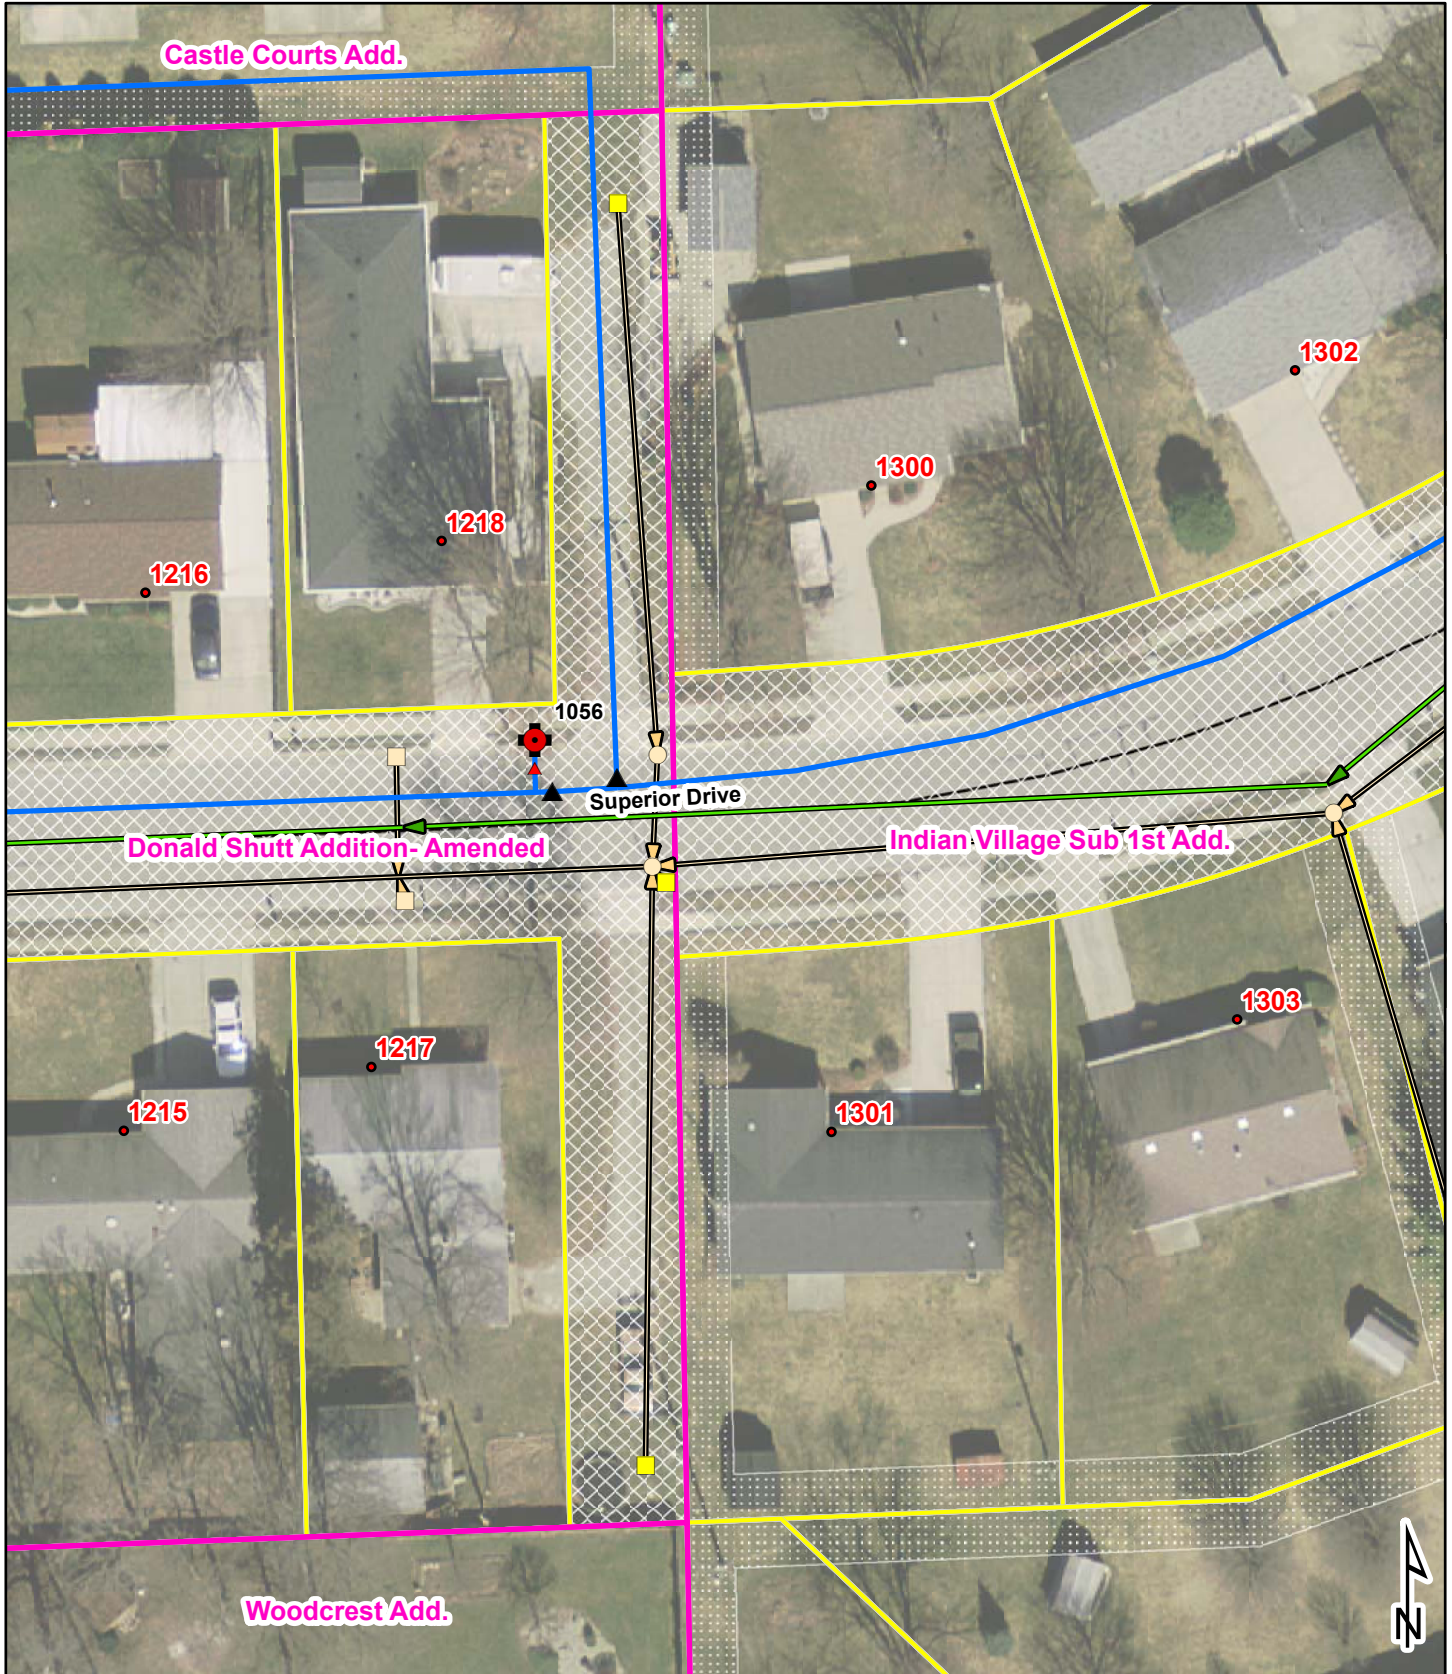

ROW Vacation Unimproved Stub Streets

Limitations of Use/Liability:
This map product and the data therein is for informational purposes only. The County-City GIS Committee and its partnering agencies do not in anyway guarantee the accuracy of this data, and is not responsible for any ramifications of the use of this map product or data. For more information about this map product and/or its data, please contact CoGIS.

0 40 80 120 Feet